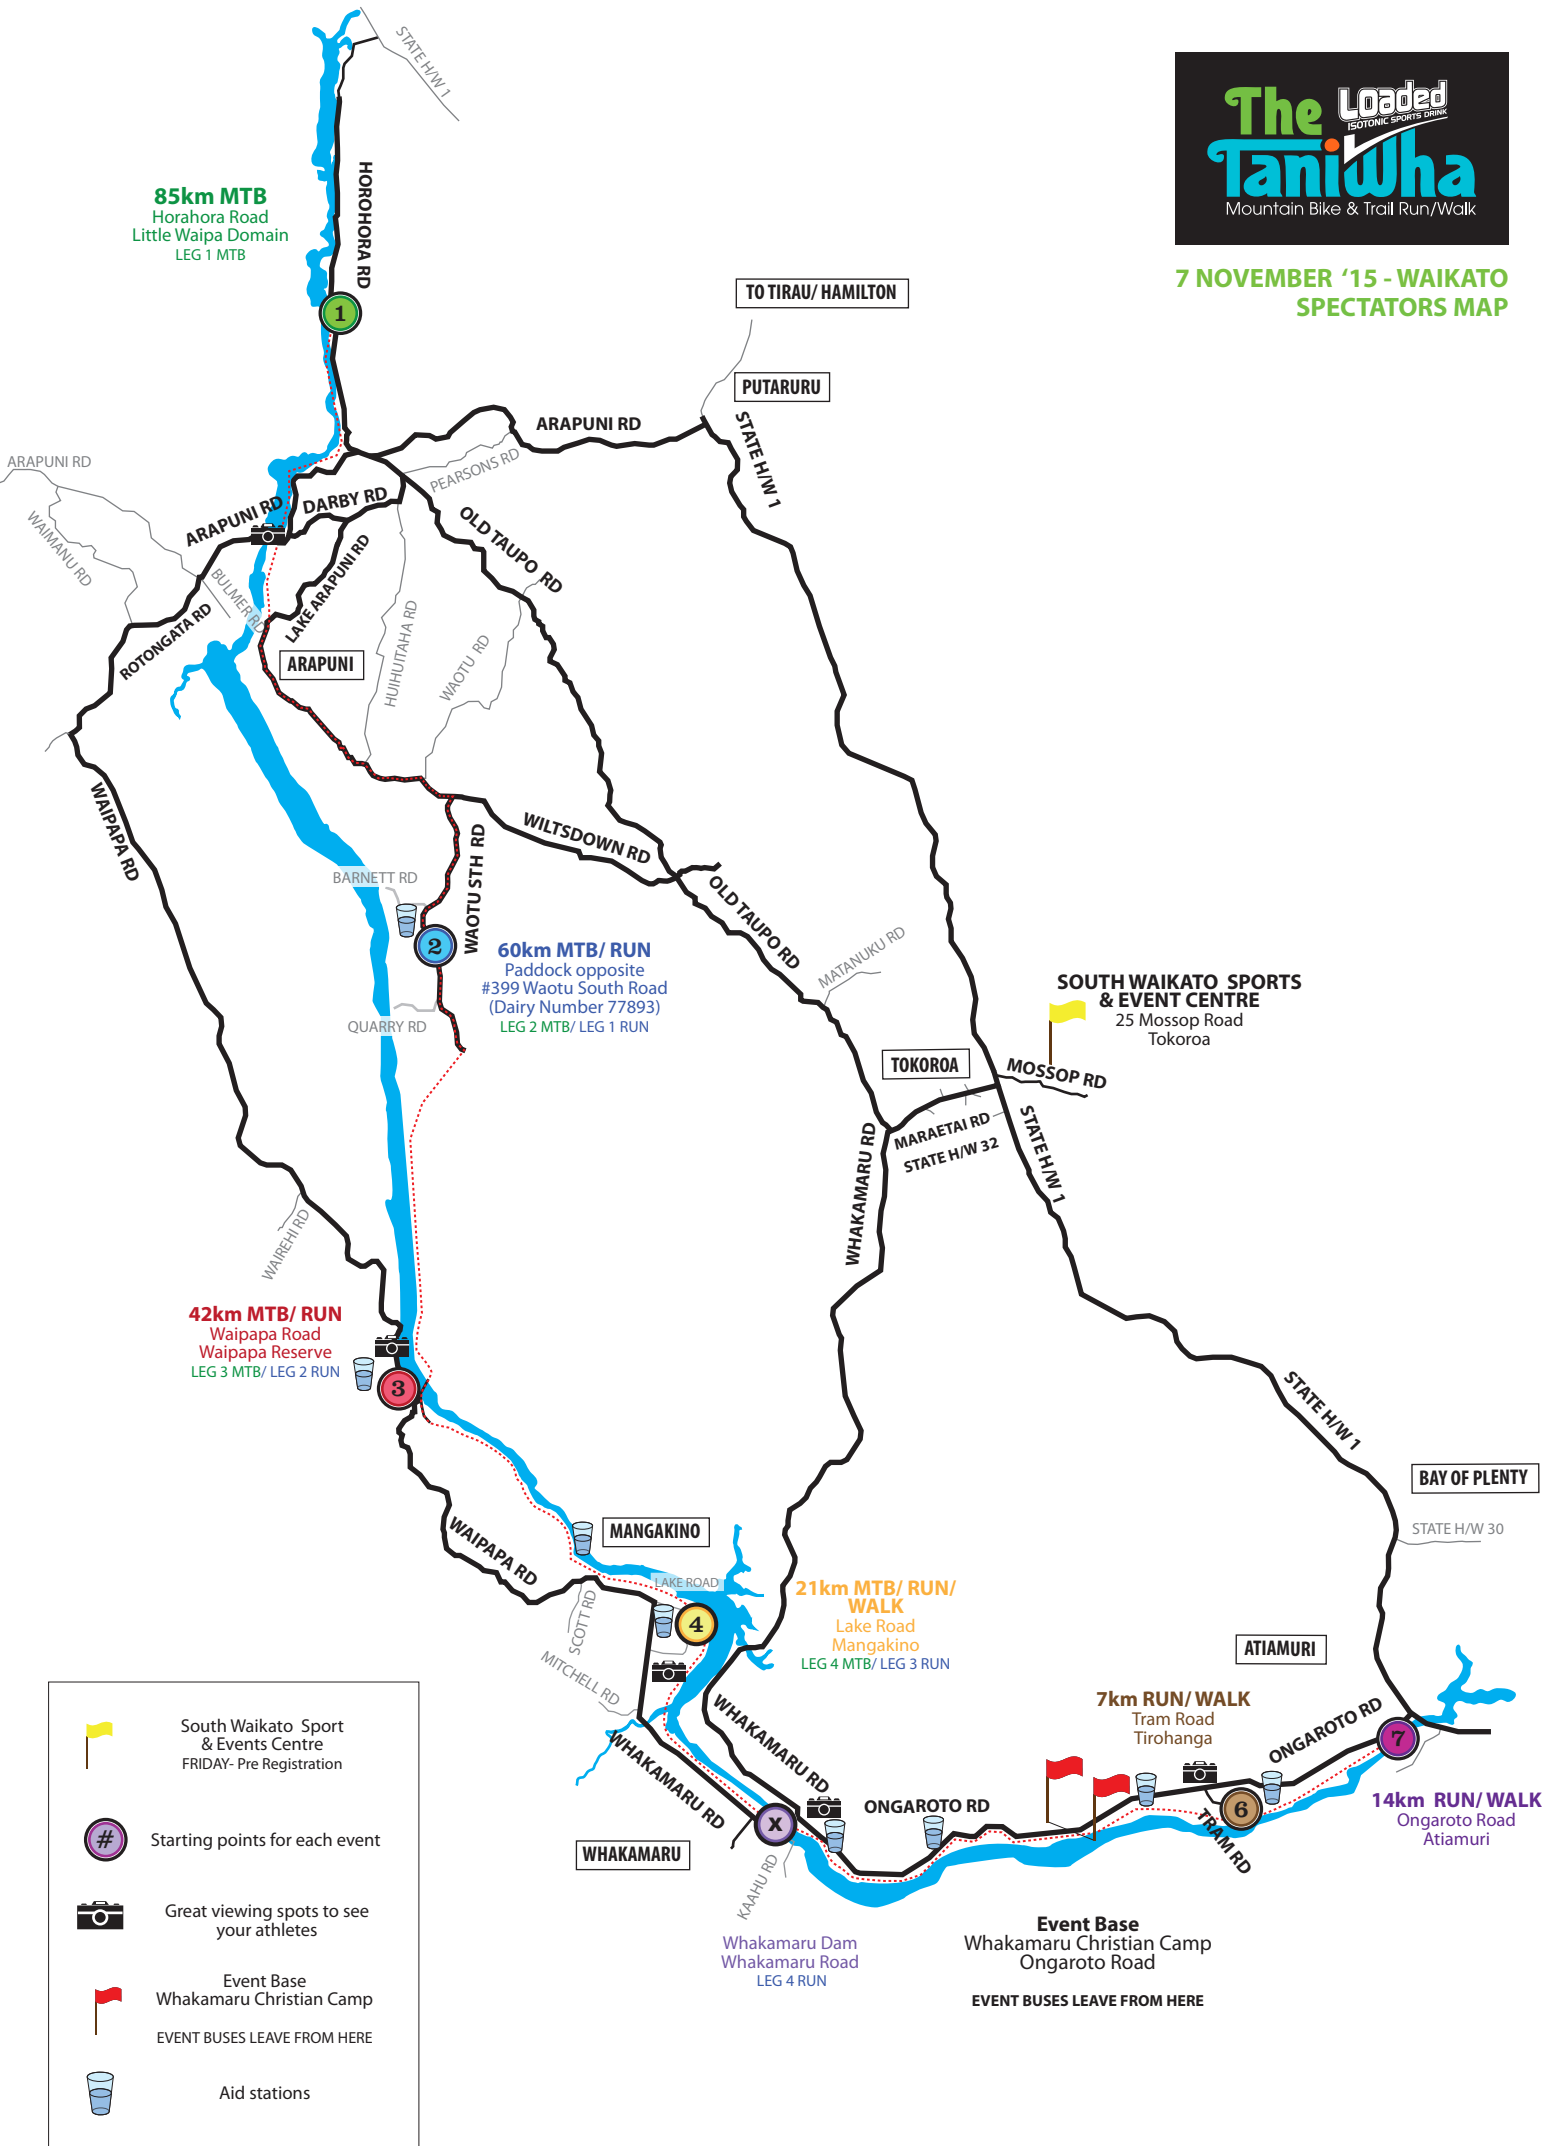

7 NOVEMBER '15 - WAIKATO SPECTATORS MAP

85km MTB
Horahora Road
Little Waipa Domain
LEG 1 MTB

60km MTB/ RUN
Paddock opposite
#399 Waotu South Road
(Dairy Number 77893)
LEG 2 MTB/ LEG 1 RUN

42km MTB/ RUN
Waipapa Road
Waipapa Reserve
LEG 3 MTB/ LEG 2 RUN

21km MTB/ RUN/ WALK
Lake Road
Mangakino
LEG 4 MTB/ LEG 3 RUN

7km RUN/ WALK
Tram Road
Tirohanga

14km RUN/ WALK
Ongaroto Road
Atiamuri

Event Base
Whakamaru Christian Camp
Ongaroto Road
EVENT BUSES LEAVE FROM HERE

-  South Waikato Sport & Events Centre
FRIDAY- Pre Registration
-  Starting points for each event
-  Great viewing spots to see your athletes
-  Event Base
Whakamaru Christian Camp
EVENT BUSES LEAVE FROM HERE
-  Aid stations