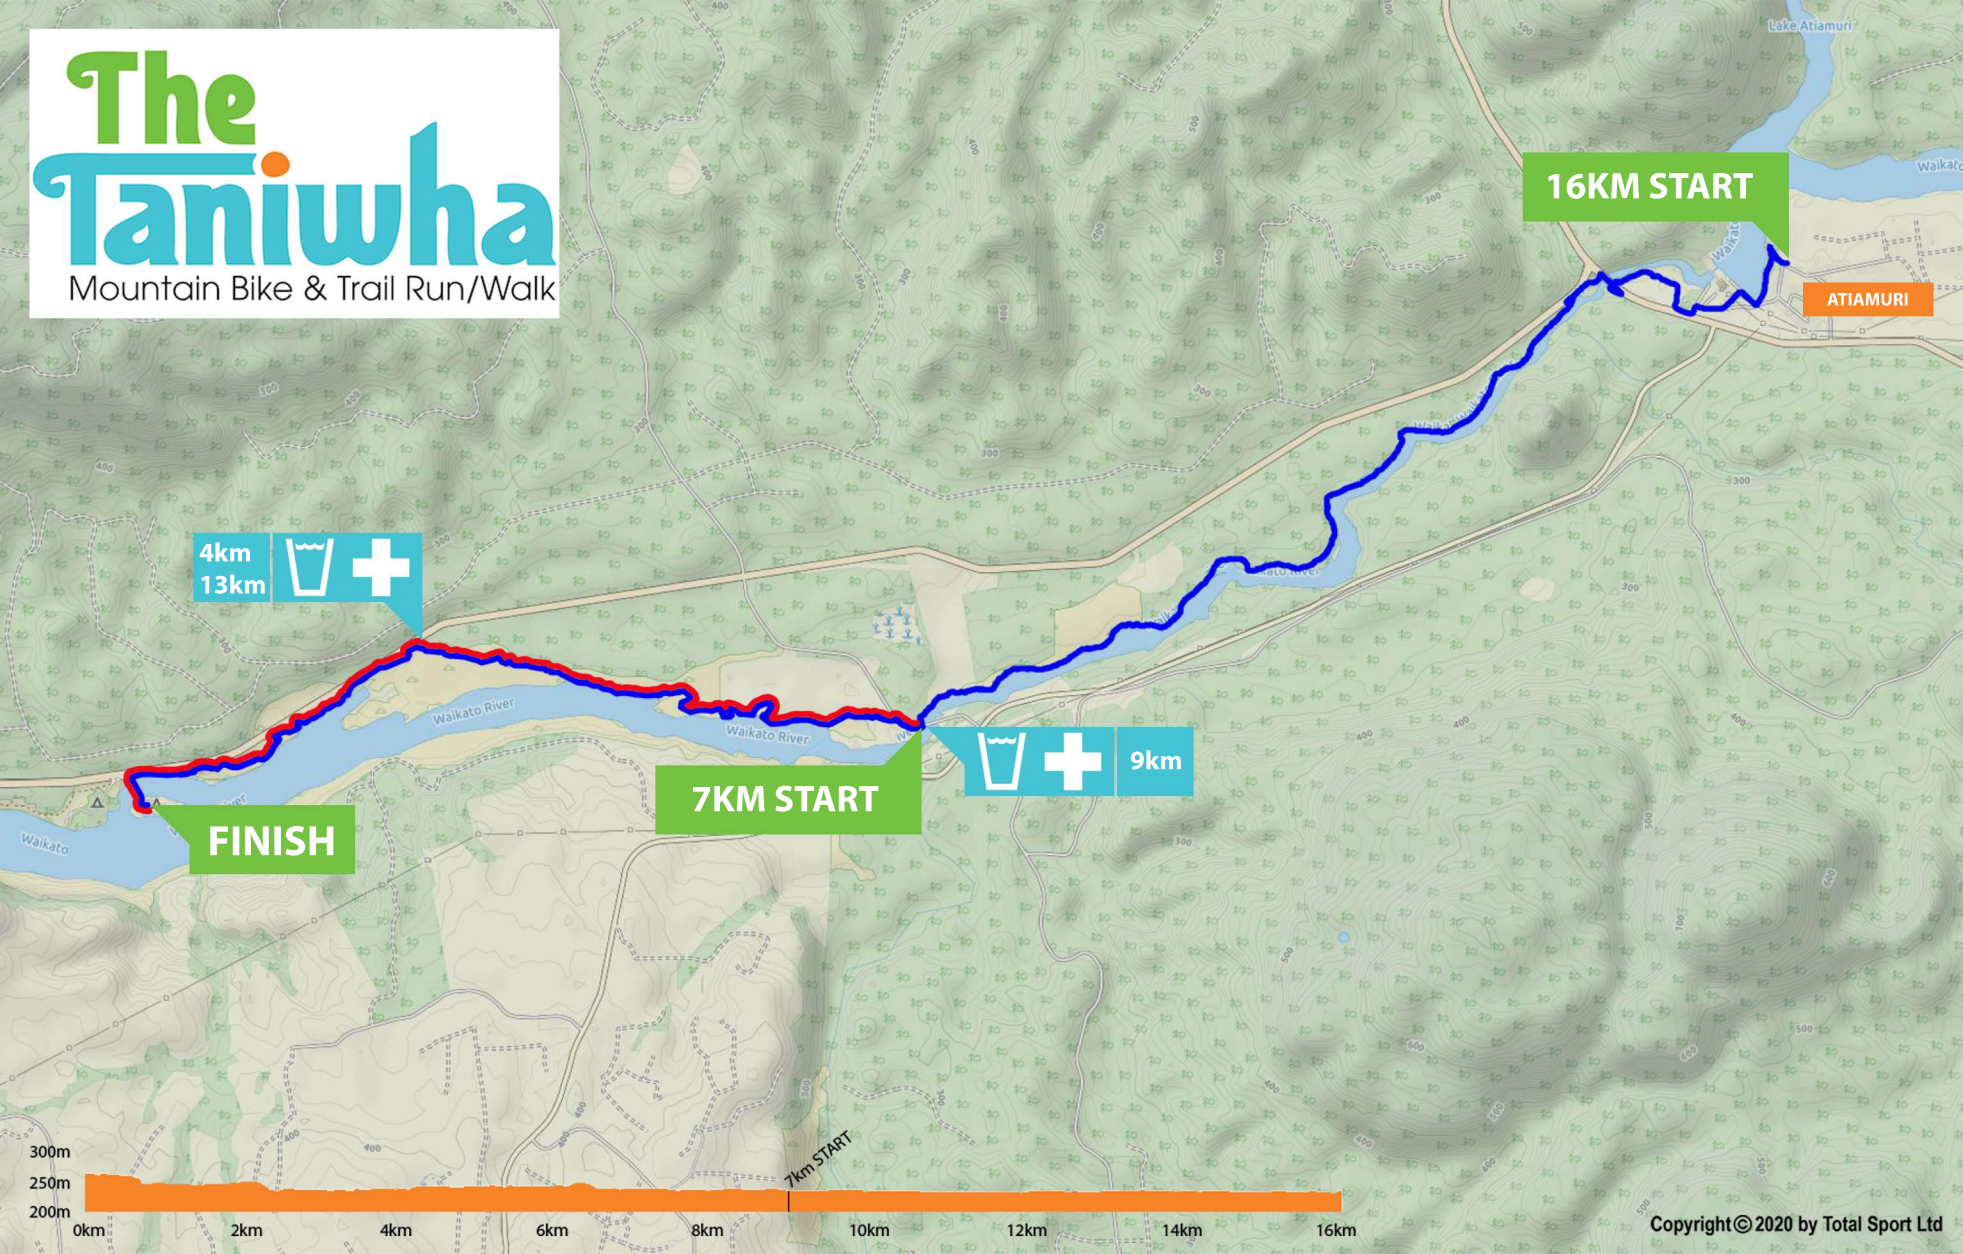

The Taniwha

Mountain Bike & Trail Run/Walk

16KM START

ATIAMURI

4km
13km

7KM START

9km

FINISH